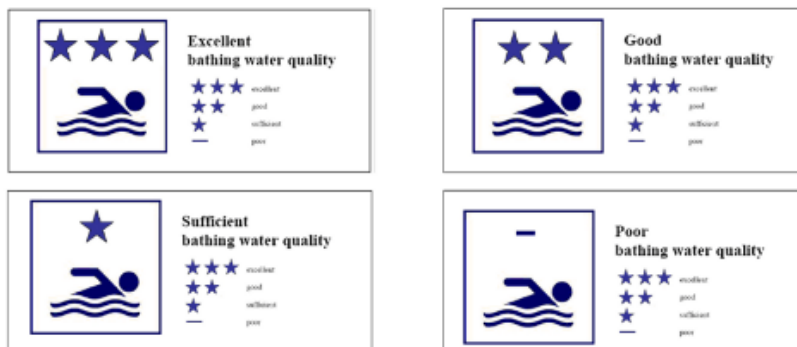

APPENDIX 2 - Bathing water classification signage

Symbols for informing advice against bathing

Symbols for informing on bathing water classification

Use the [bathing water quality widget designer](#) tool to show up-to-date bathing water quality information on your website.

Display advice against bathing

If a bathing water is classified as 'poor' you must display the 'advice against bathing' symbol.

You must also display information on the causes of pollution and what action is being taken to clean it up. This information will be shown on the sign template.